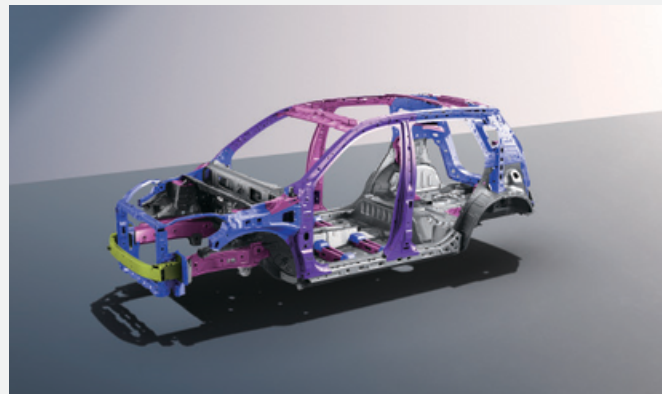

- With a voice-opening sunroof, drivers can concentrate on the way ahead and drive safely.

• 6 Stereo In The Whole Car

• 50W Fast Charging

- With the passive safety 7 airbags configuration, it is equipped with front frontal dual airbags, side airbags in the front row, curtain airbags, and distal airbags, providing superb all-around protection to the occupants.

• Auto Body Structure Diagram

1652 mm

1831 mm

4320 mm

Moonlight Silver

Blood Stone Red

Phantom Grey

New Carbon Crystal Black